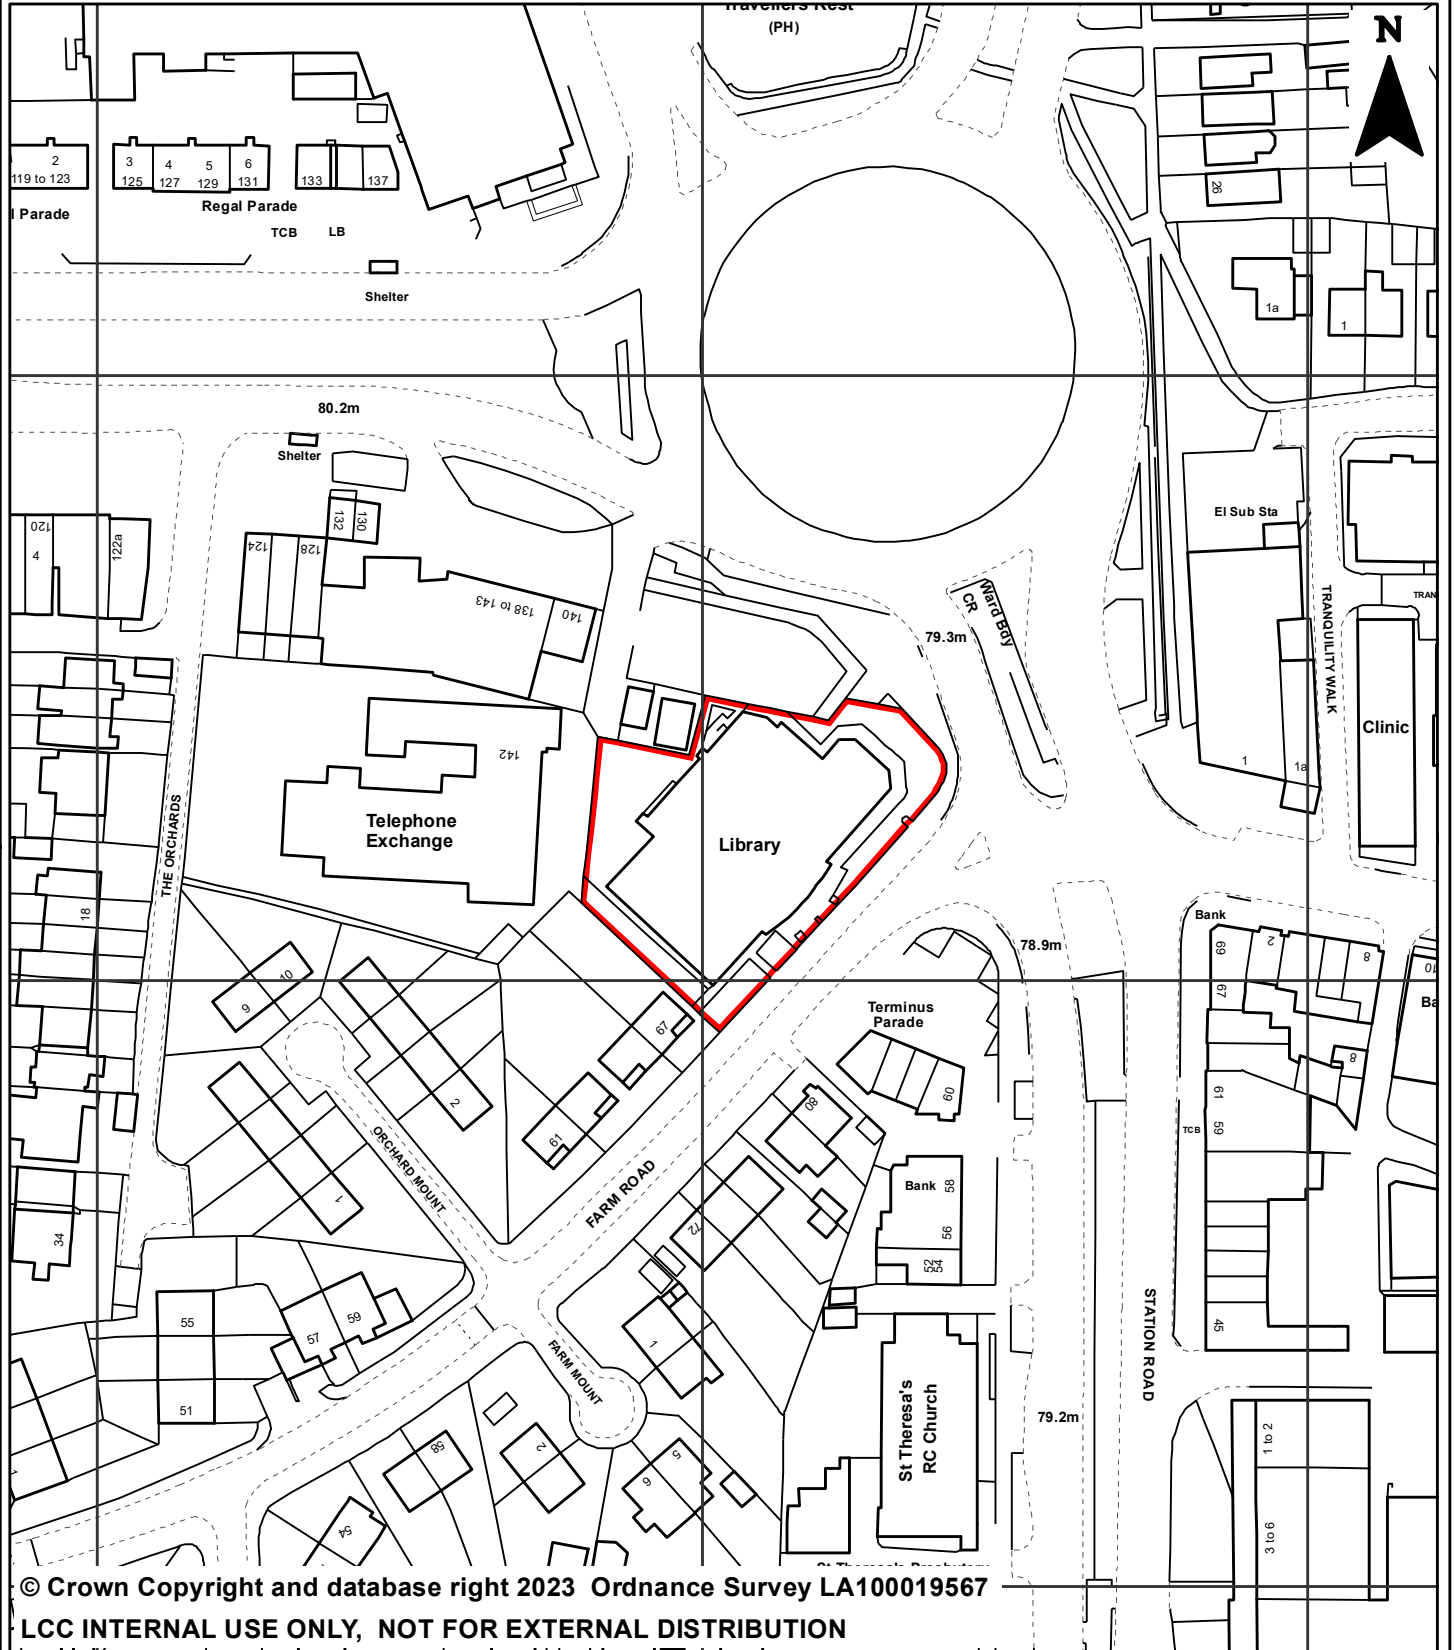

**CROSS GATES LIBRARY  
FARM ROAD  
CROSS GATES  
LEEDS, LS15**

© Crown Copyright and database right 2023 Ordnance Survey LA100019567

LCC INTERNAL USE ONLY, NOT FOR EXTERNAL DISTRIBUTION

You are not permitted to copy, sub-licence, distribute or sell any of this data to third parties in any form.  
Produced by Land Records, City Development, Leeds City Council

PREP BY	A HUSSAIN
DATE SAVED:	16/10/2023
OS No:	SE 3634
SCALE	1:1,250
<b>PLAN No</b>	<b>19168/B</b>