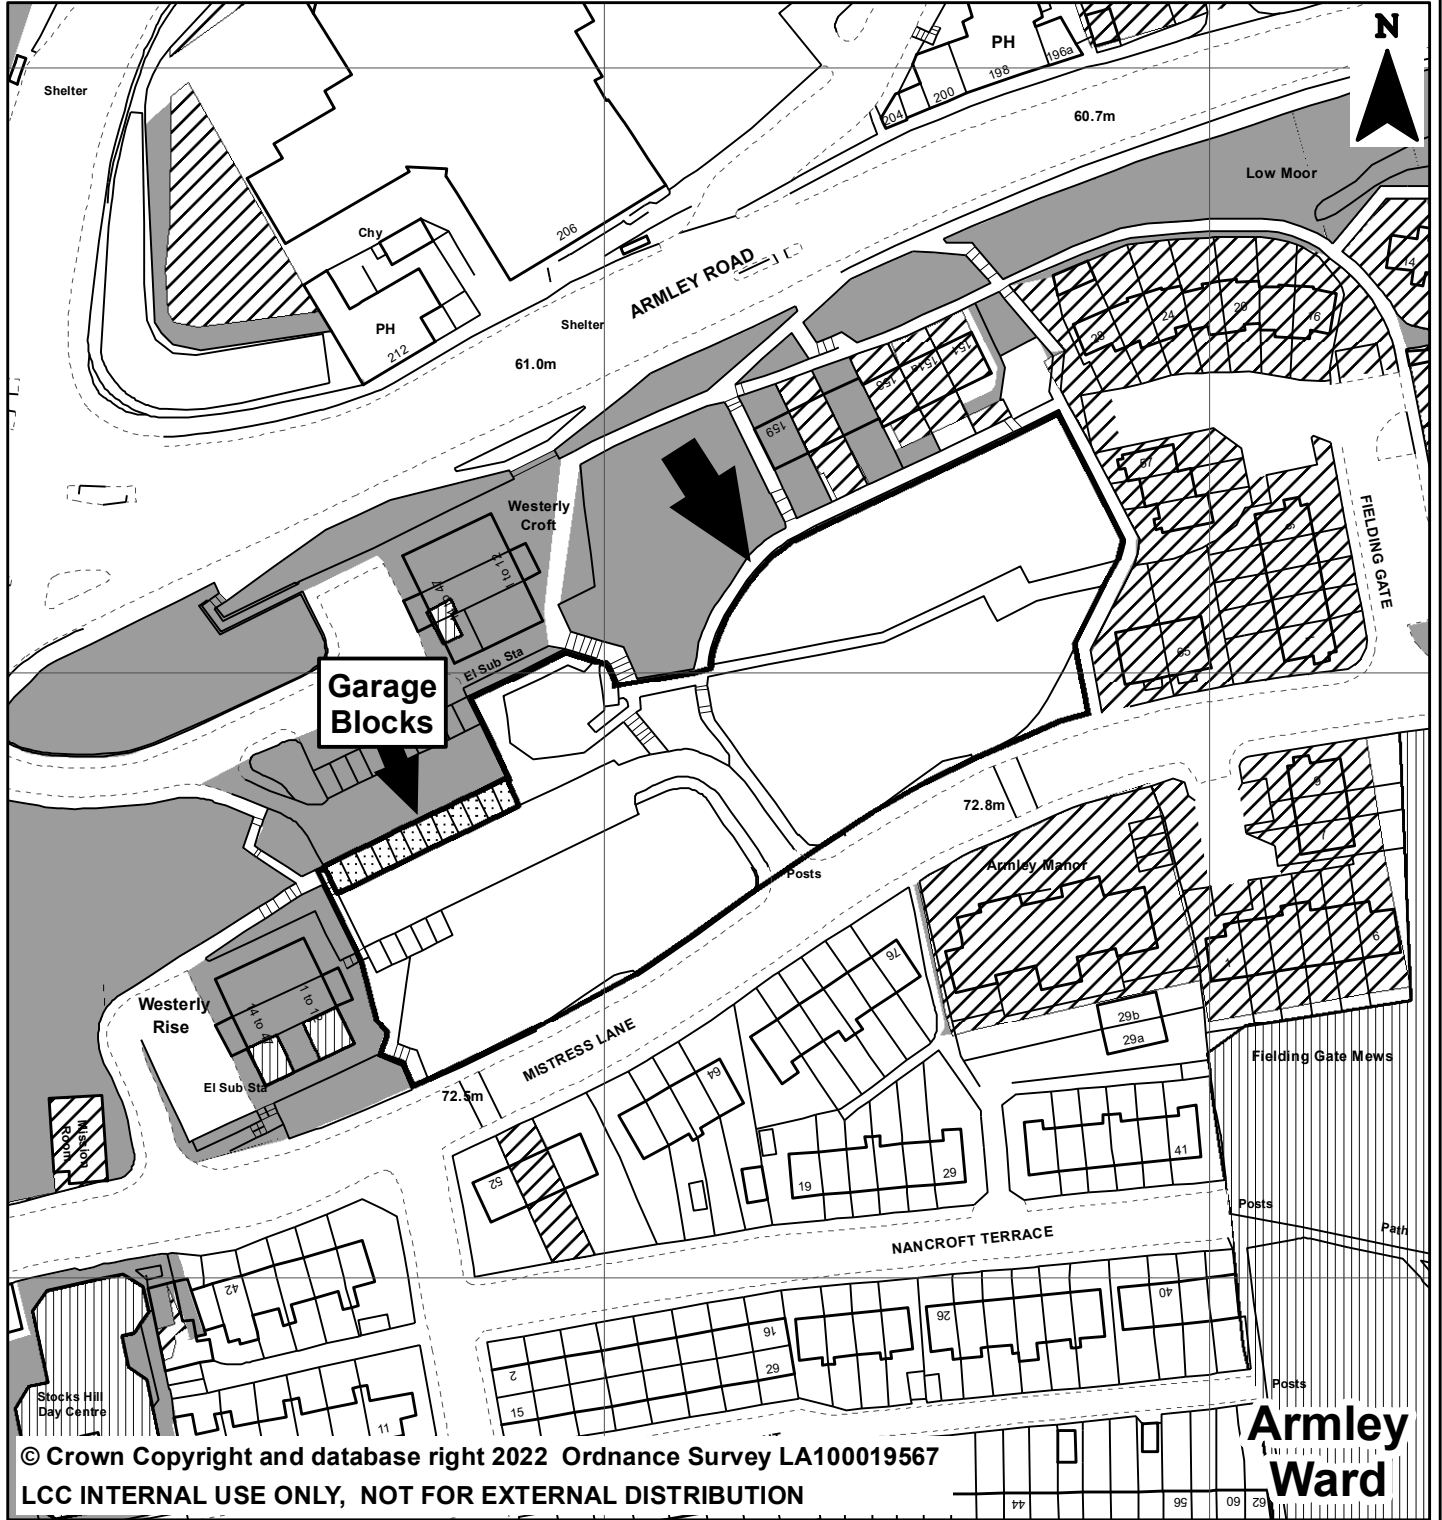

**PROPOSED SITE AT MISTRESS LANE
ARMLEY
LEEDS
LS12**

© Crown Copyright and database right 2022 Ordnance Survey LA100019567
LCC INTERNAL USE ONLY, NOT FOR EXTERNAL DISTRIBUTION

**Armley
Ward**

- ← SUBJECT SITE**
- WARD BOUNDARY**
- LAND OWNED BY LEEDS CITY COUNCIL**
- LAND SOLD BY LEEDS CITY COUNCIL**
- LAND LEASED OUT BY LEEDS CITY COUNCIL**

You are not permitted to copy, sub-licence, distribute or sell any of this data to third parties in any form.
Produced by Land Records, City Development, Leeds City Council

PREP BY: J Sohanpal
DATE SAVED: 24/11/2022
OS No: SE2733
SCALE: 1:1,250
PLAN No 19029/K