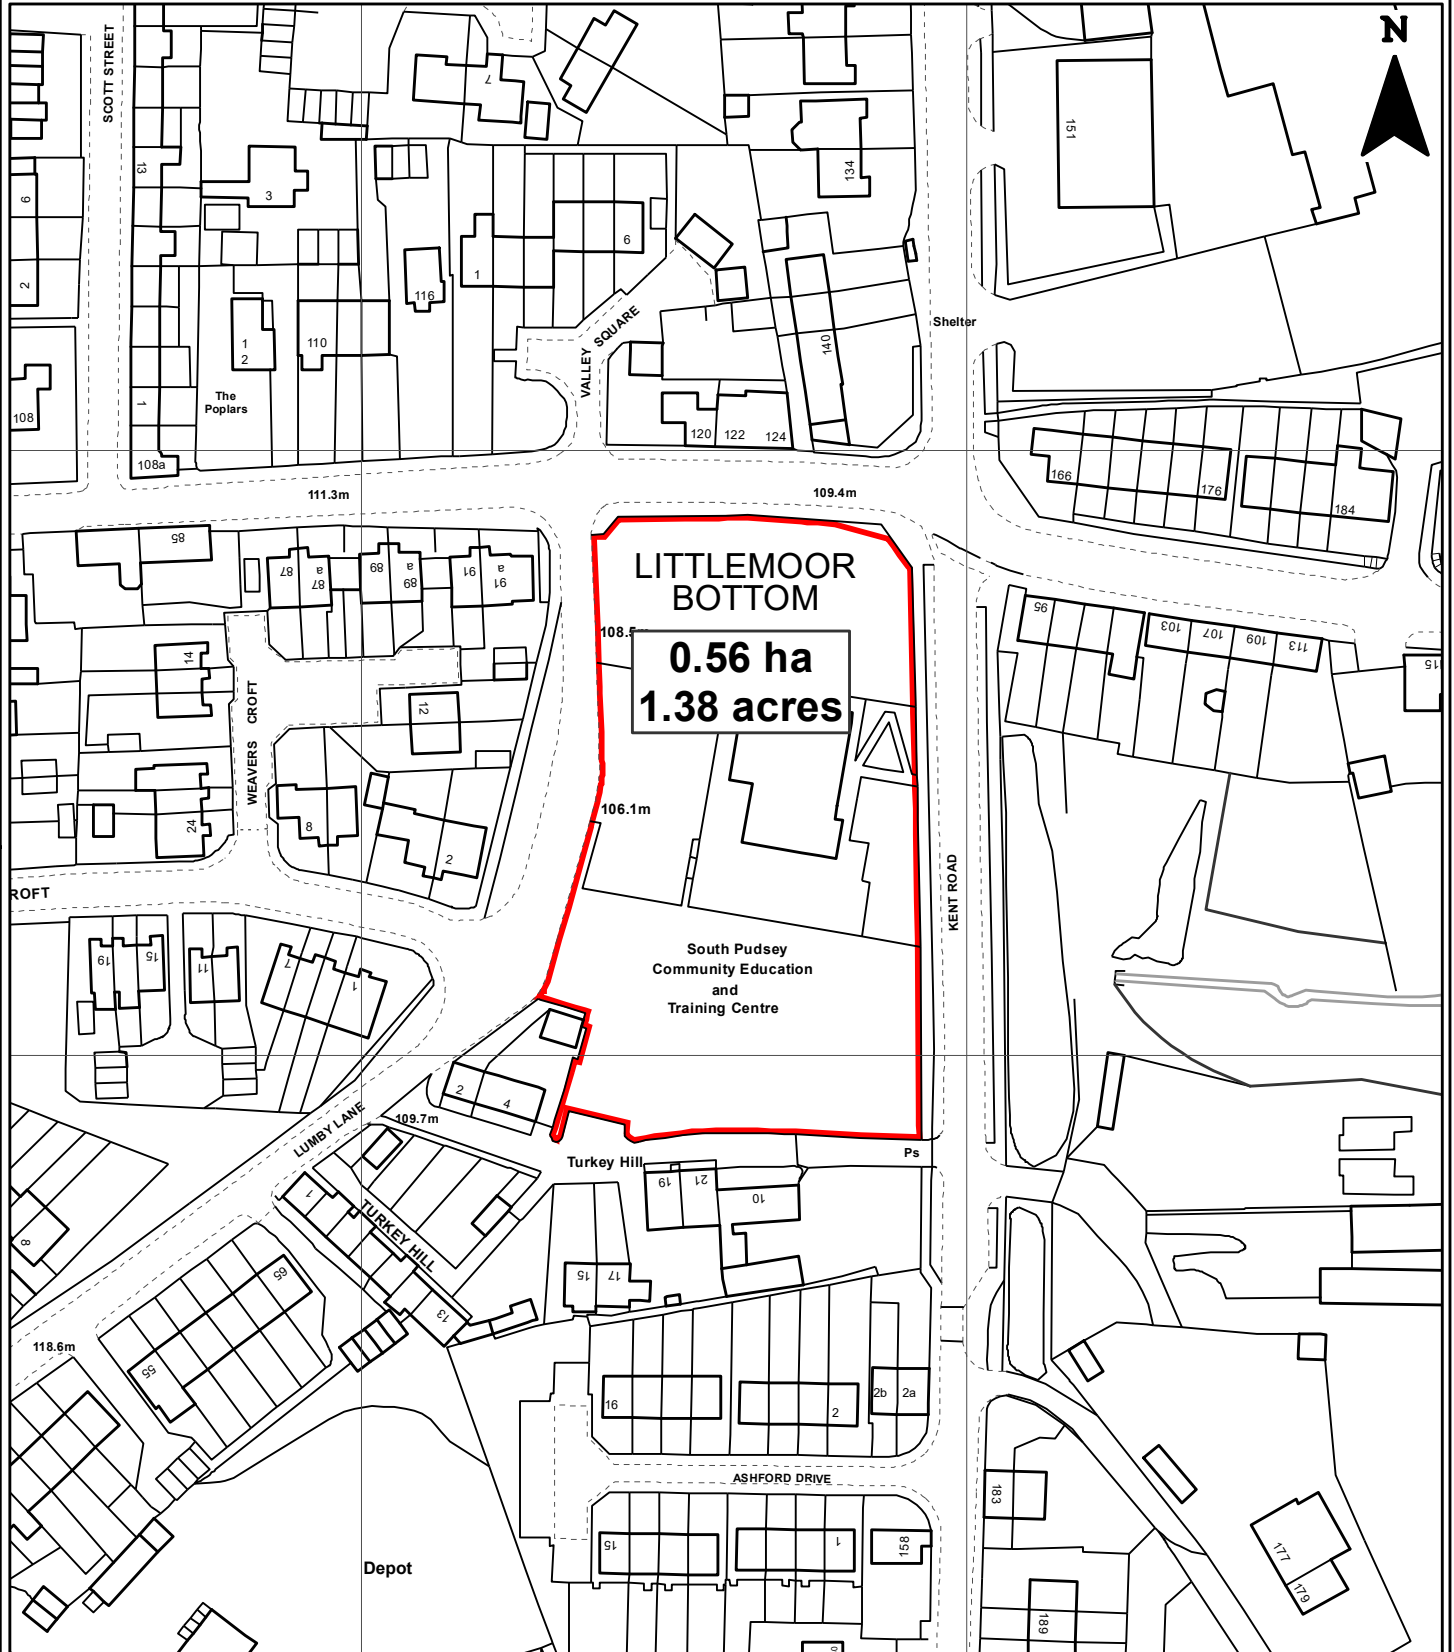

**SOUTH PUDSEY COMMUNITY CENTRE
KENT ROAD
PUDSEY
LS28 9BN**

You are not permitted to copy, sub-licence, distribute or sell any of this data to third parties in any form.
Produced by Land Records, City Development, Leeds City Council

PREP BY	J Sohanpall
DATE SAVED:	22/11/2022
OS No:	SE2232
SCALE	1:1,250
PLAN No	30406/F