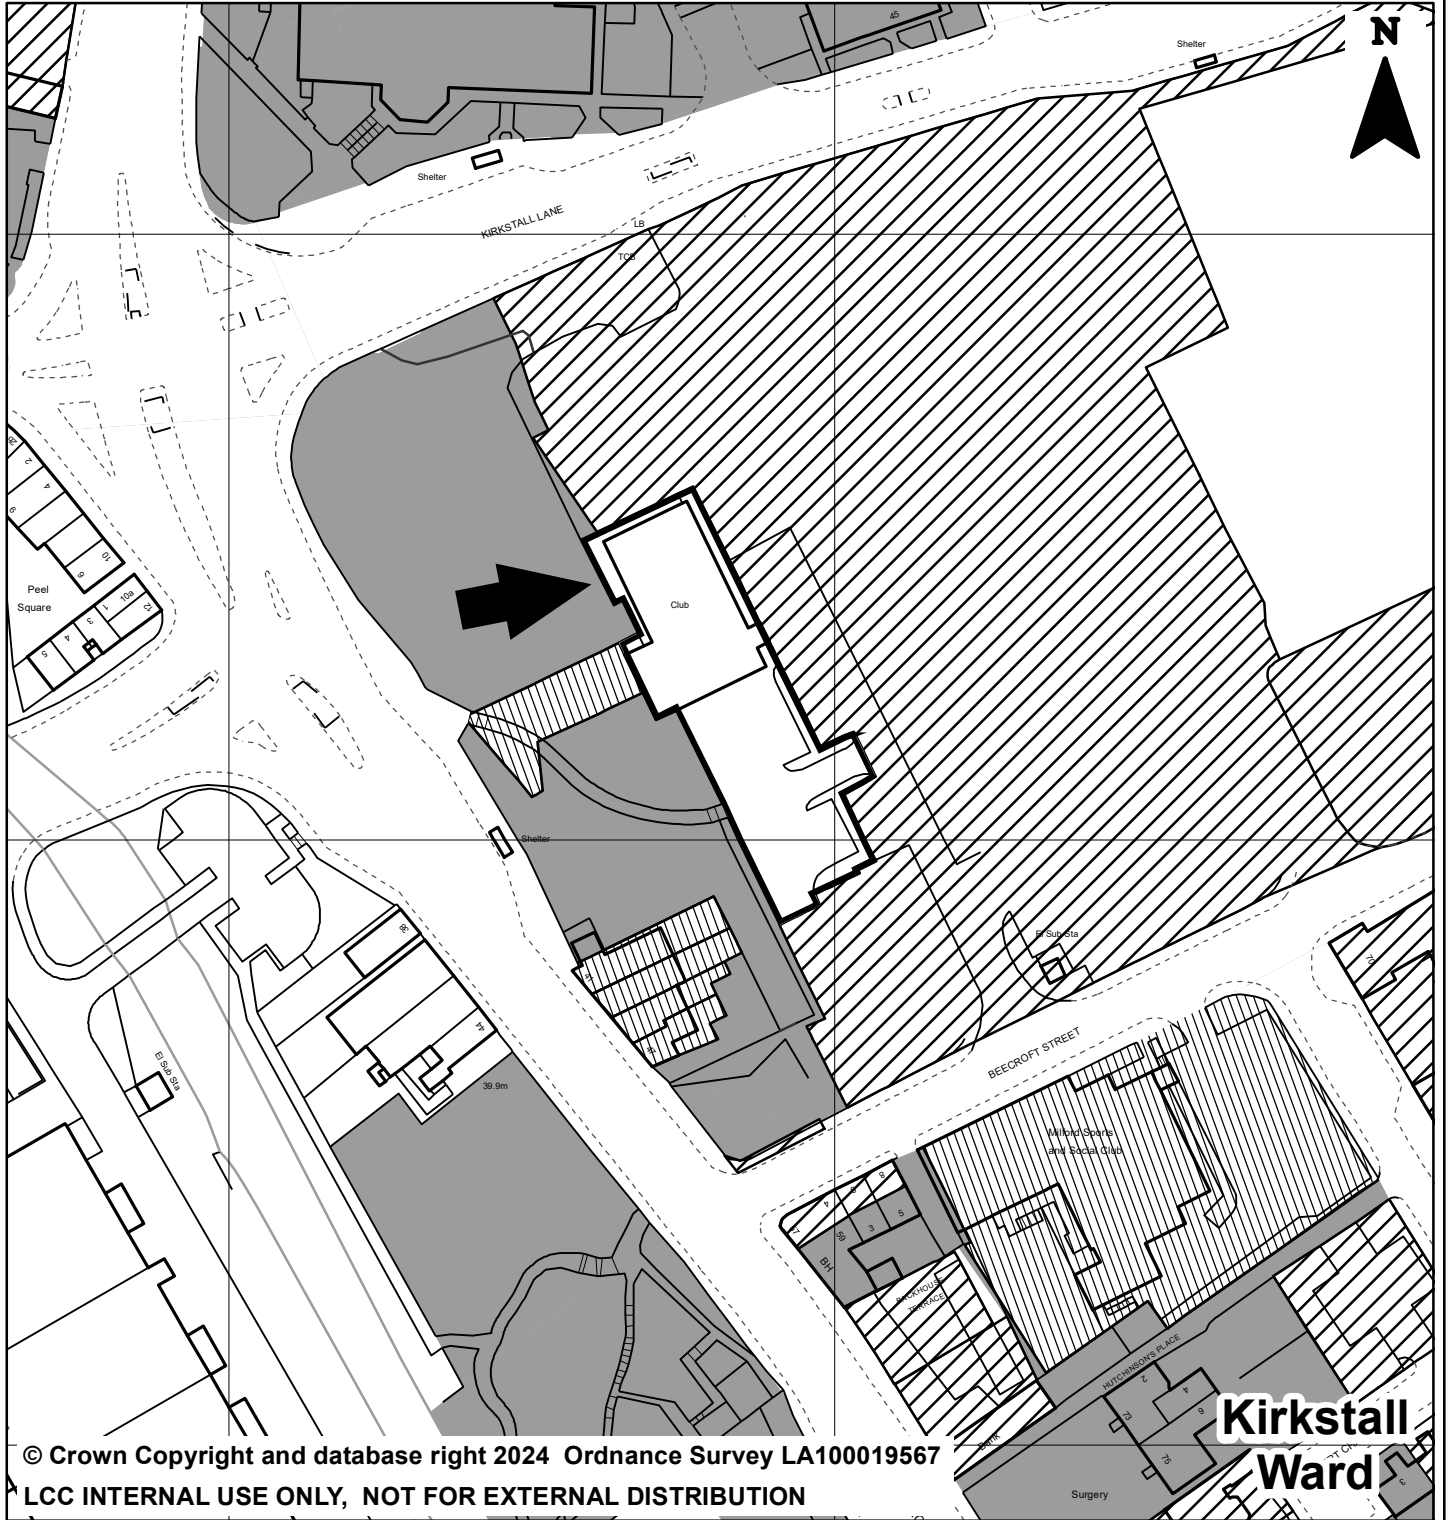

**LEEDS POSTAL WORKER CLUB AND CAR PARK
KIRKSTALL LANE / BEECROFT STREET
KIRKSTALL
LEEDS,, LS5**

**Kirkstall
Ward**

- ← SUBJECT SITE**
- WARD BOUNDARY**
- LAND OWNED BY LEEDS CITY COUNCIL**
- LAND SOLD BY LEEDS CITY COUNCIL**
- LAND LEASED OUT BY LEEDS CITY COUNCIL**

**You are not permitted to copy, sub-licence, distribute or sell any of this data to third parties in any form.
Produced by Land Records, City Development, Leeds City Council**

PREP BY: J Sohanpal
DATE SAVED: 09/01/2024
OS No: SE2635
SCALE: 1:1,250
PLAN No 18600/AH