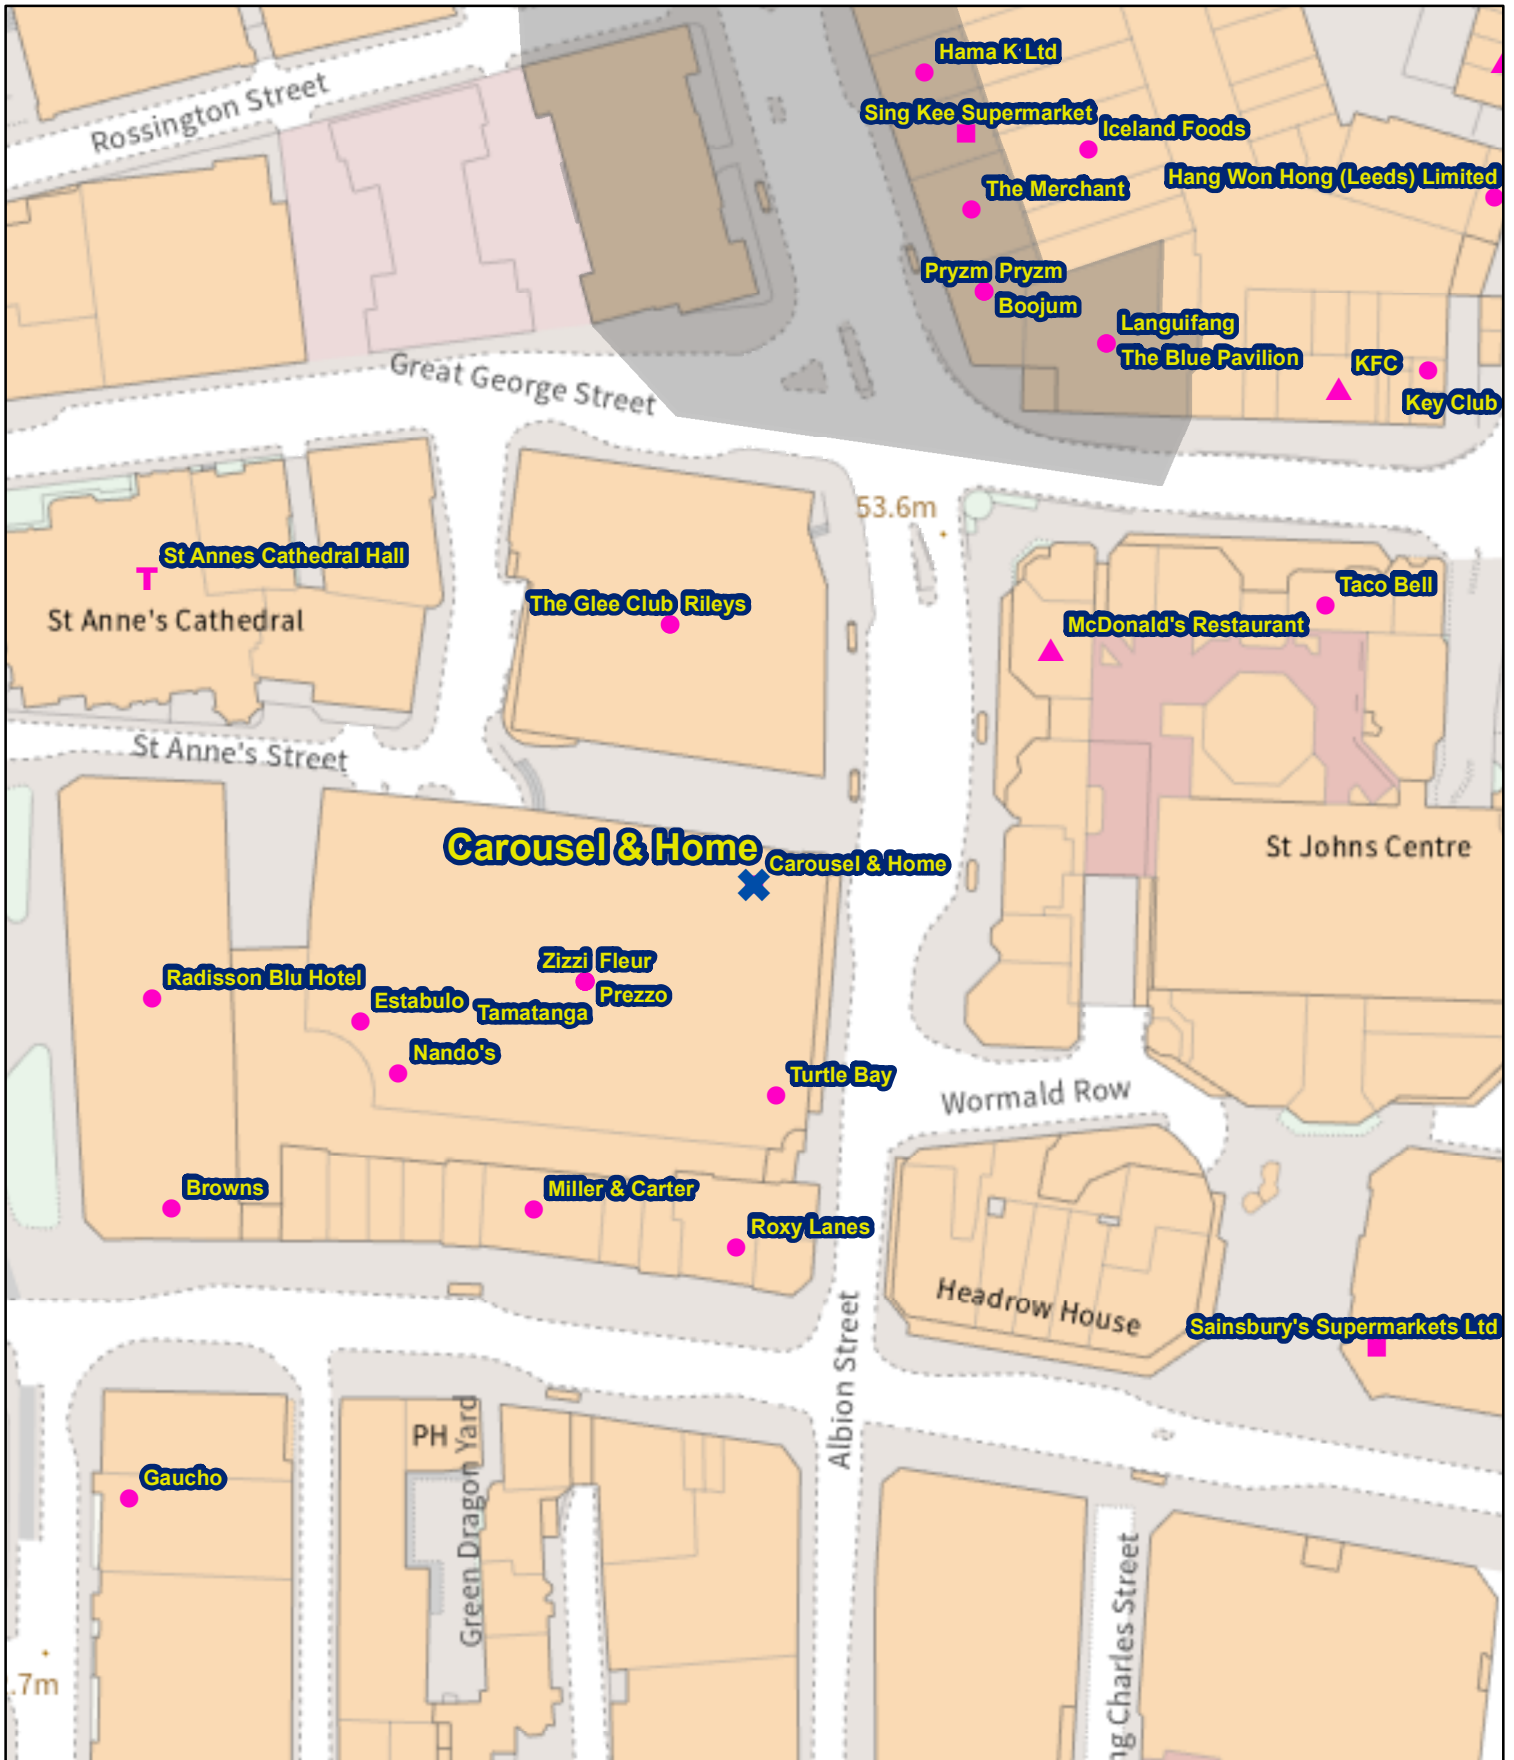

Appendix C

This map is based upon the Ordnance Survey's digital data with the permission of the Ordnance Survey on behalf of the controller of Her Majesty's Stationary Office

© Unauthorised reproduction infringes Crown Copyright and may lead to prosecution or civil proceedings

Leeds City Council O.S. Licence No 1000019567
© Crown Copyright all rights reserved

Key			
	Applicant premises		On licence
	CIA area		Off licence
			Late night refreshment
			Other