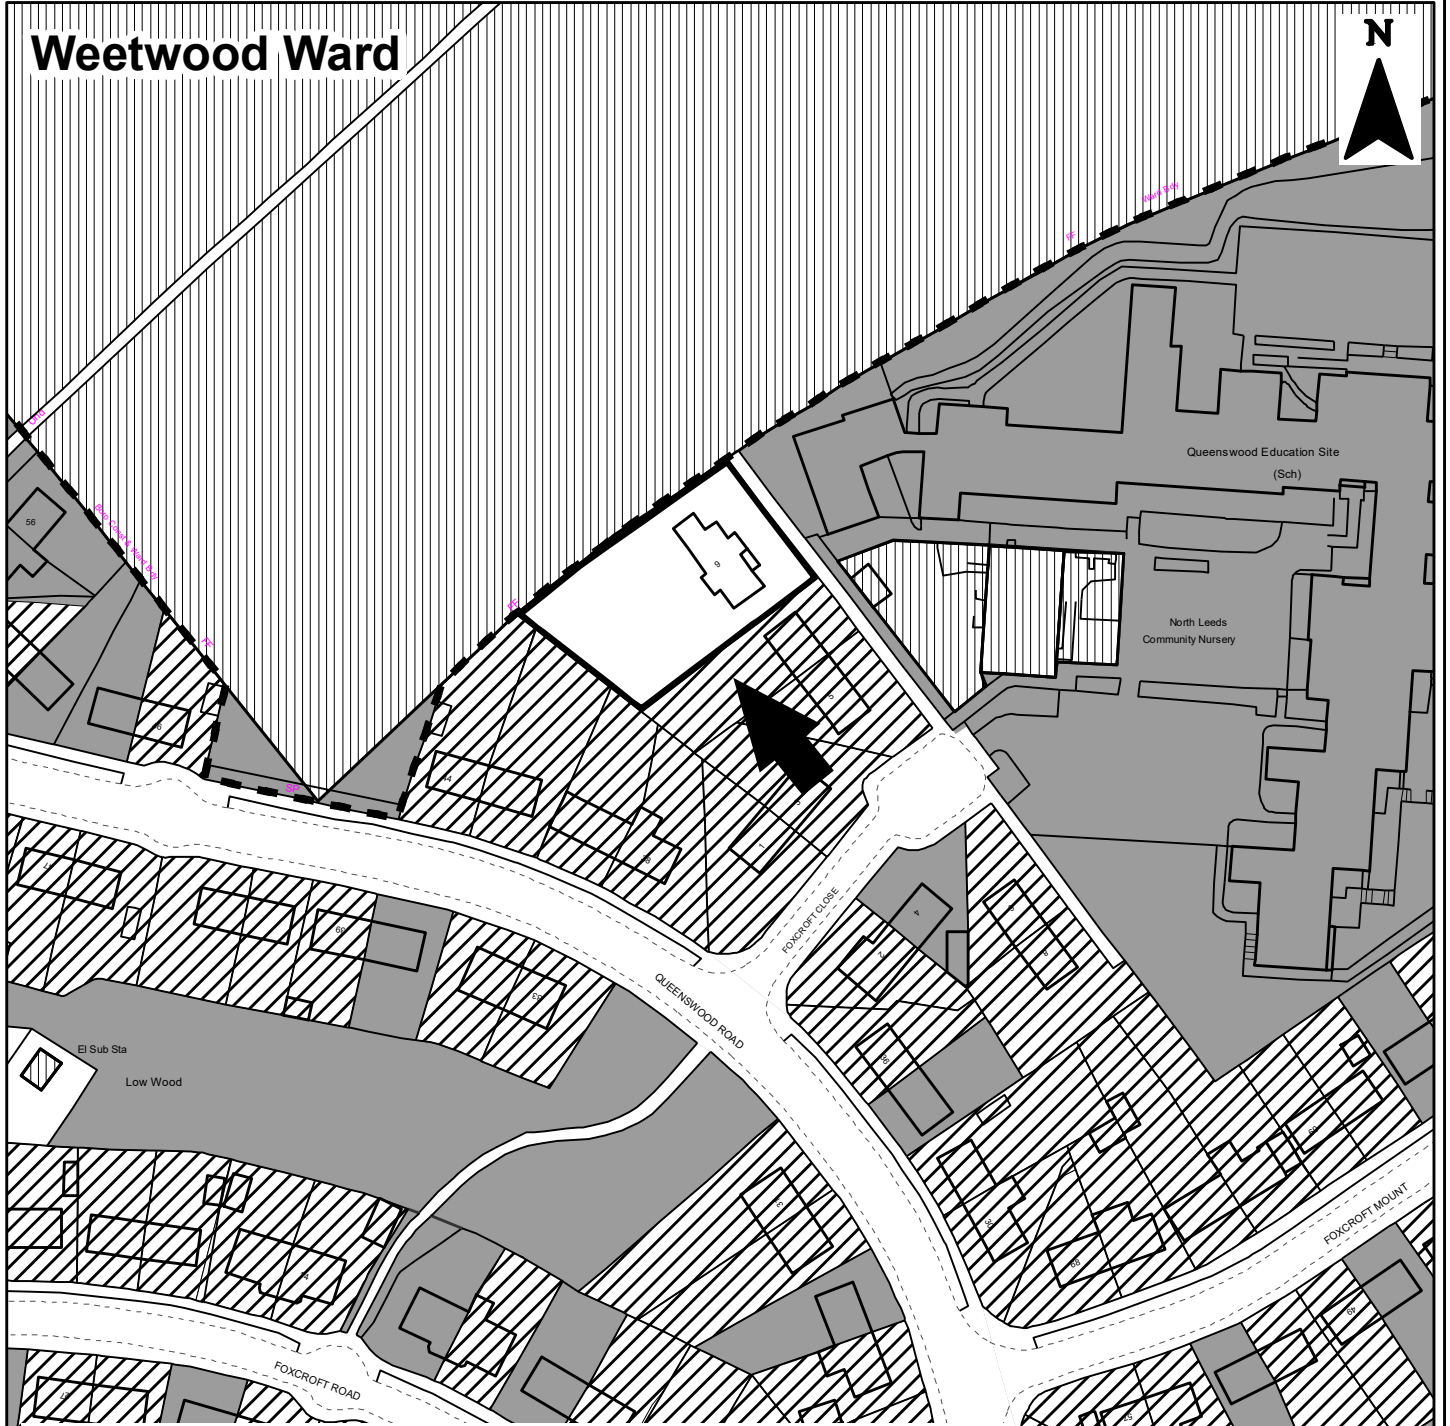

9 FOXCROFT CLOSE  
 HEADINGLEY  
 LEEDS  
 LS6

Weetwood Ward

N

© Crown Copyright and database right 2024 Ordnance Survey LA100019567

LCC INTERNAL USE ONLY, NOT FOR EXTERNAL DISTRIBUTION

Kirkstall Ward

-  SUBJECT SITE
-  WARD BOUNDARY
-  LAND OWNED BY LEEDS CITY COUNCIL
-  LAND SOLD BY LEEDS CITY COUNCIL
-  LAND LEASED OUT BY LEEDS CITY COUNCIL

PREP BY: A HUSSAIN  
 DATE SAVED: 13/11/2024  
 OS No: SE2636  
 SCALE: 1:1,250  
**PLAN No 24392**

You are not permitted to copy, sub-licence, distribute or sell any of this data to third parties in any form.