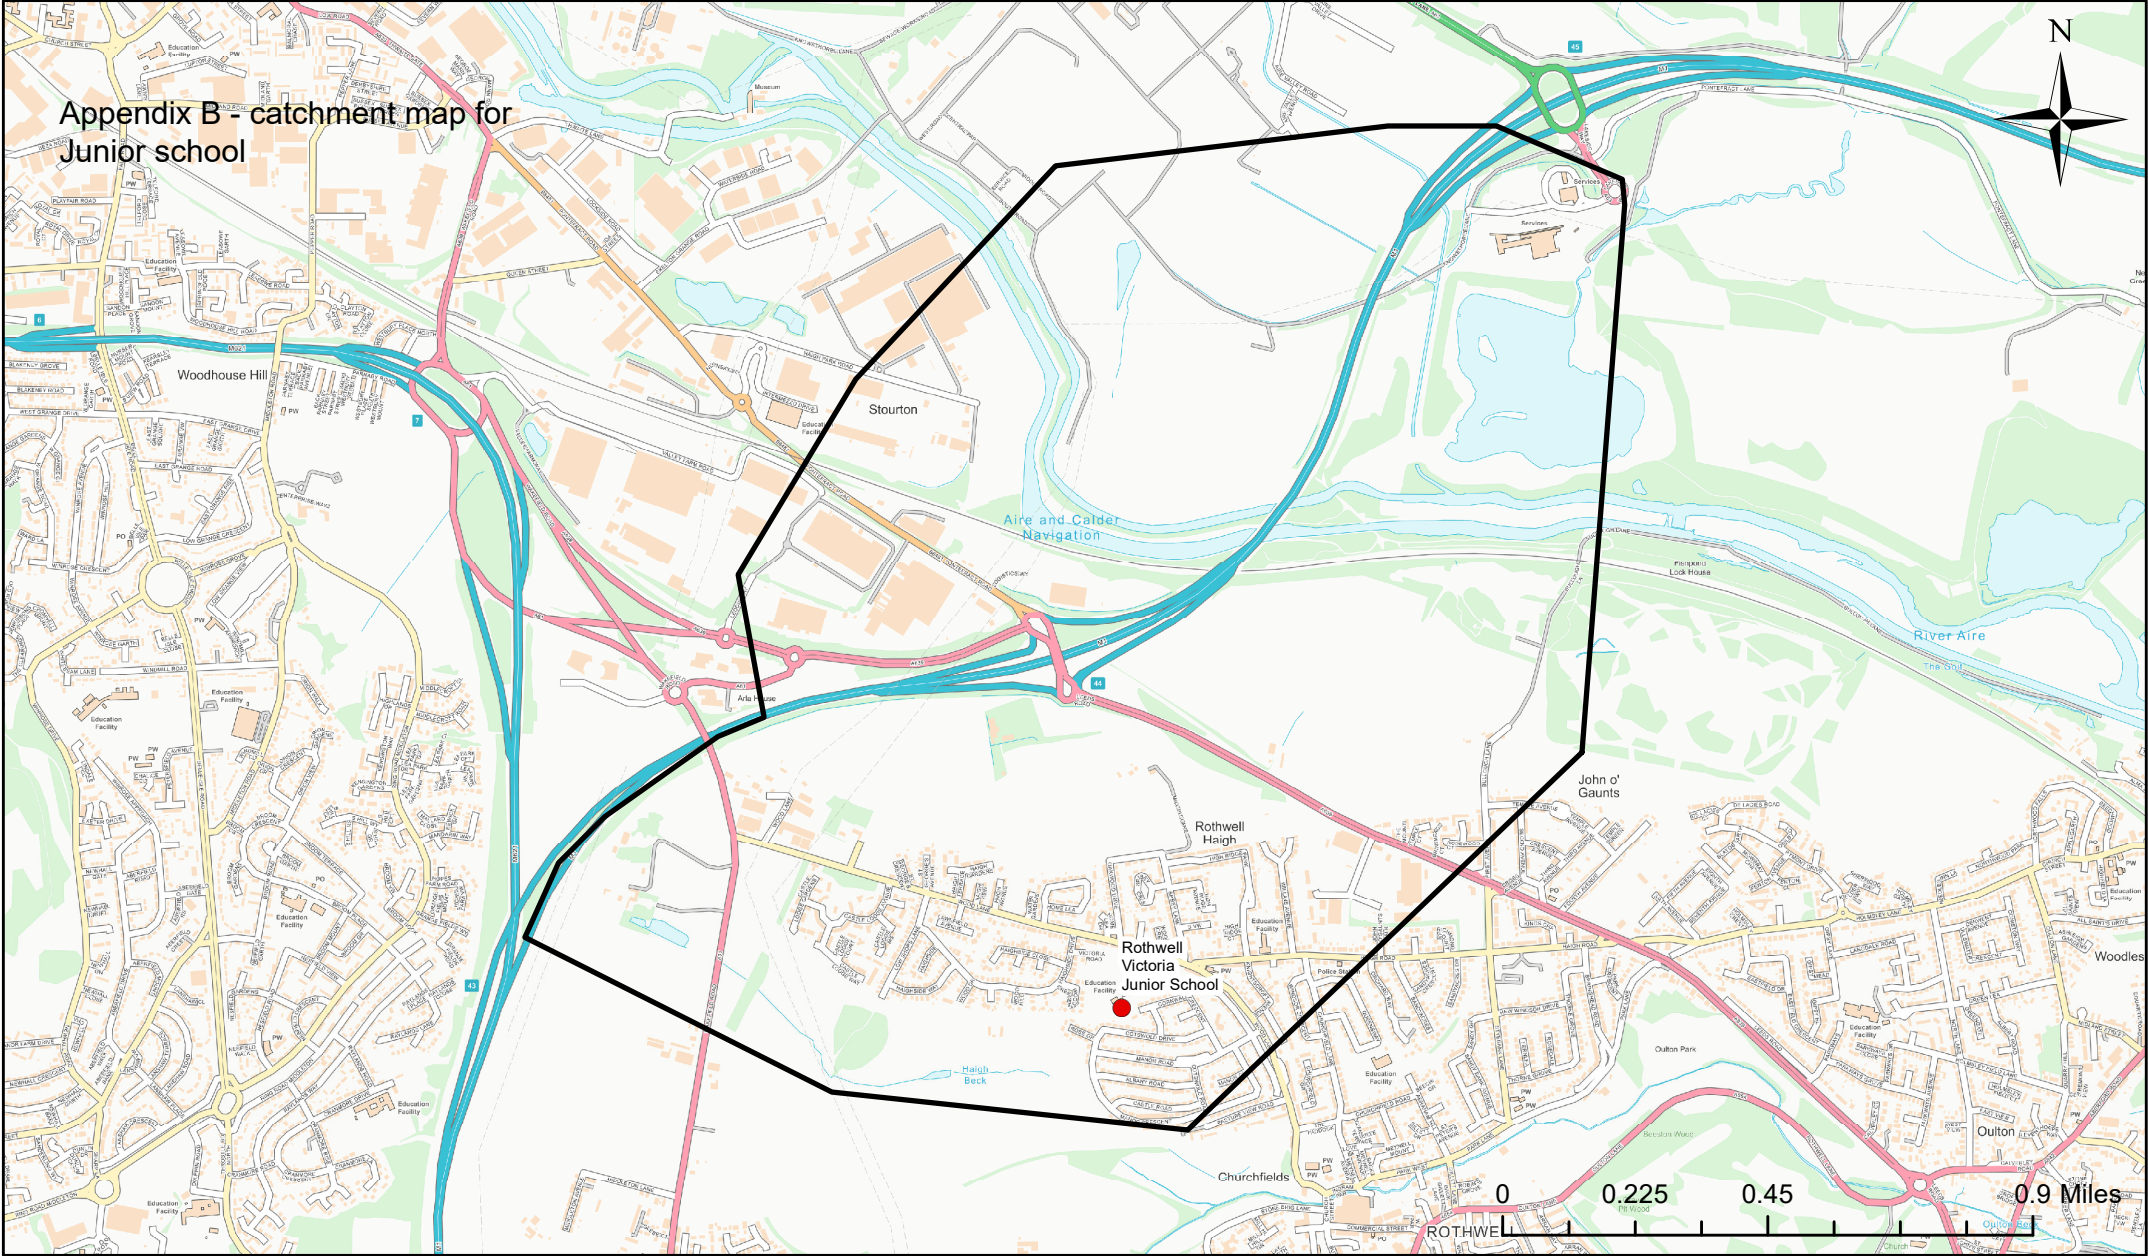

Rothwell Victoria Junior School Catchment Area

© Crown Copyright. Leeds City Council - 100019567 (2022)
 This map produced by the Children's Performance Service, Children's Services, Leeds City Council.

Applicants living in the catchment priority area are not guaranteed a place, but their application would meet the catchment priority of the school's admission policy.
 You can look up your individual address at www.leeds.gov.uk/apply to check if it has any priority.

Legend

- School
- Catchment Area