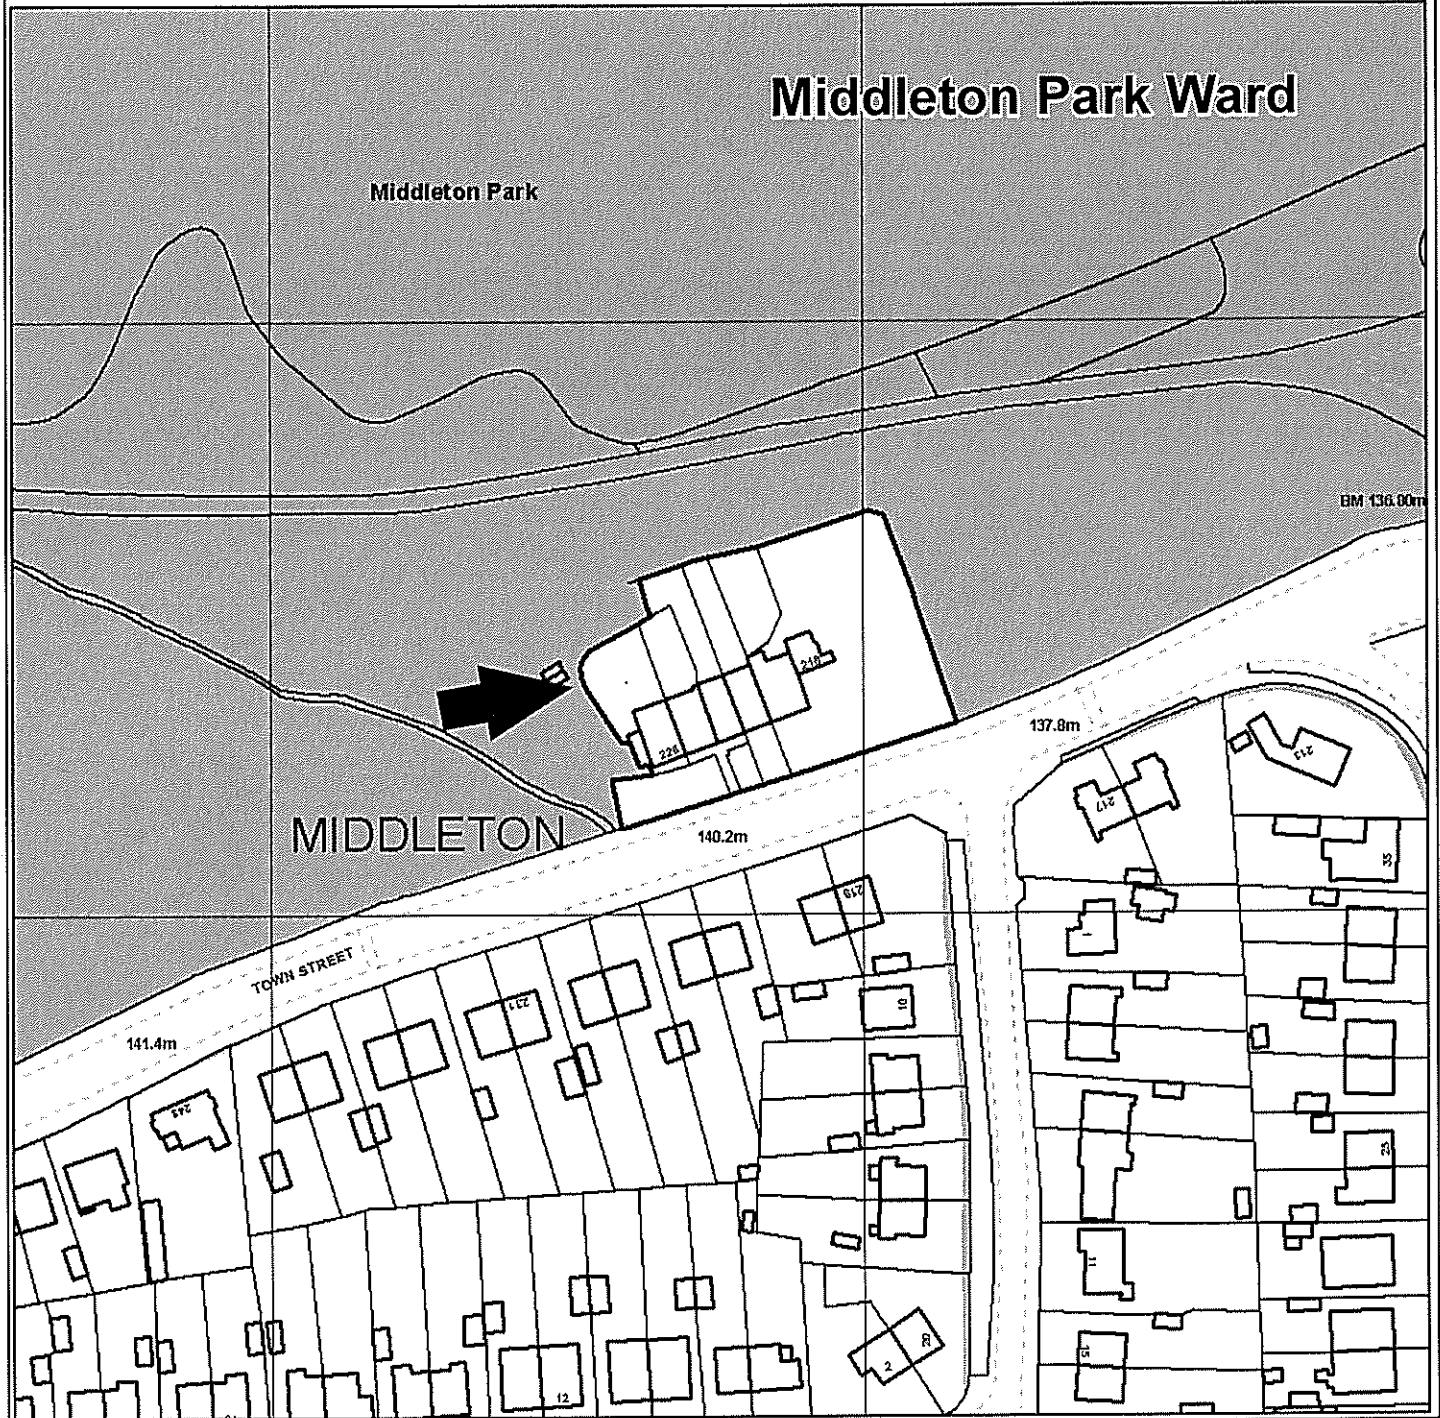

218- 226 TOWN STREET
MIDDLETON PARK
LEEDS LS10

Plan A

SUBJECT SITE

LAND OWNED BY
LEEDS CITY COUNCIL

LAND LEASED OUT BY
LEEDS CITY COUNCIL

LAND SOLD BY
LEEDS CITY COUNCIL

ROUTE OF
EASEMENT

WARD BOUNDARY

Leeds
CITY COUNCIL

PREP BY M Cordingley

DATE 28/03/2013

OS No SE2928SE

Scale 1:1,276

PLAN No 17130

(c) Crown Copyright and database right [2013]
Ordnance Survey LA100019567

0 4 8 16 24 32
Metres