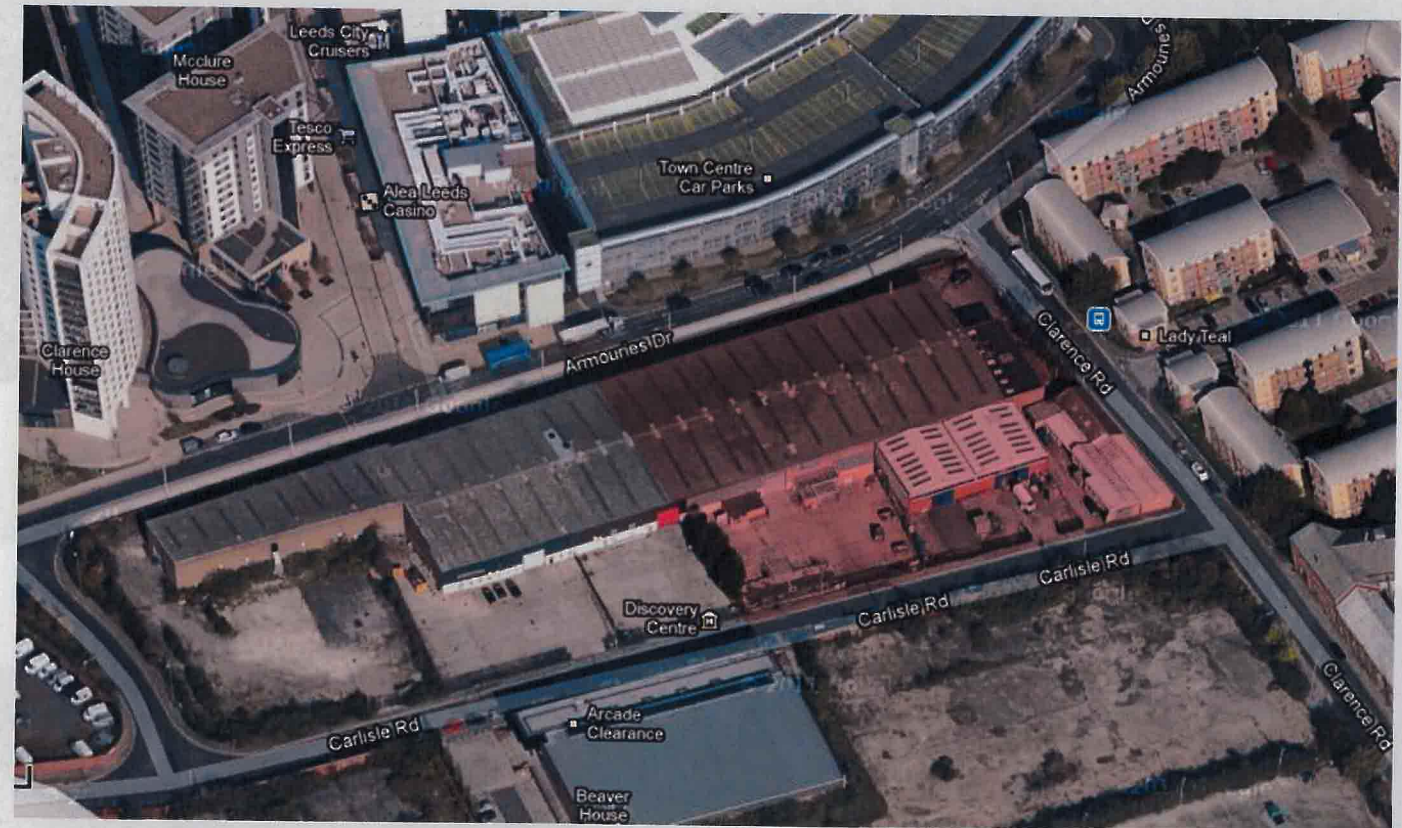

# The Site 2.1 Site Location as Existing

Site Layout

Maps: Not to Scale  
Address: 81 Clarence Road  
Leeds  
West Yorkshire

Aerial view of the Site