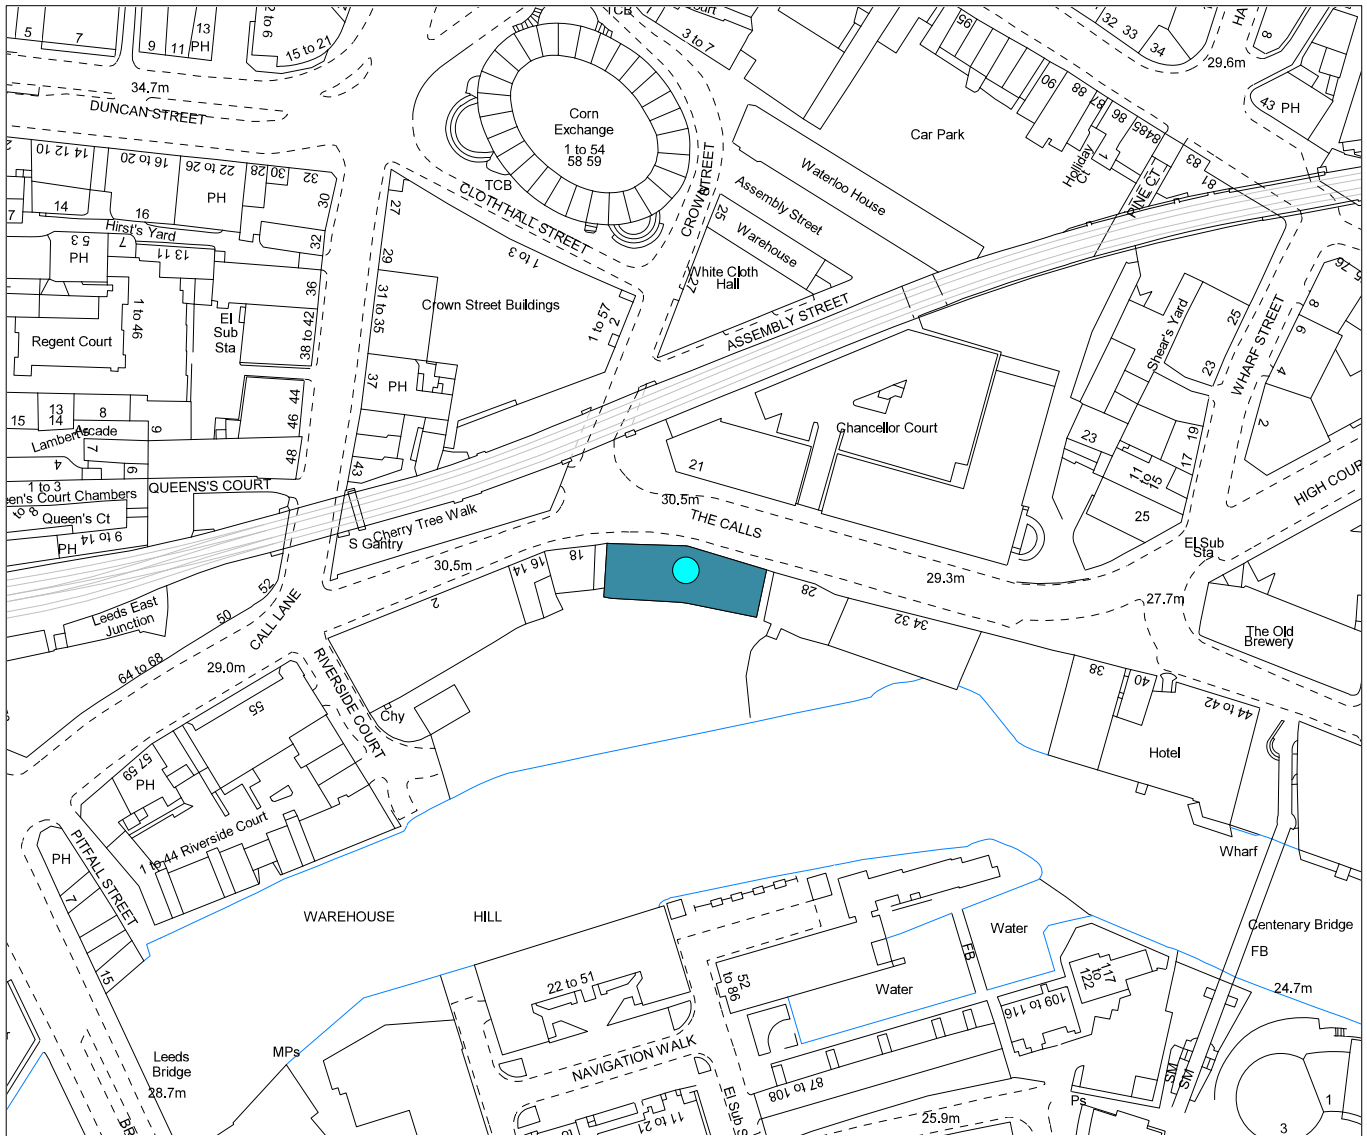

**PREM/03319/001**

**Brooklyn Brewery Pop Up, 20-24 The Calls, Leeds, LS2 7EW**

This map is based upon the Ordnance Survey's Digital Data with the Permission of the Ordnance Survey on behalf of the Controller of Her Majesty's Stationary Office