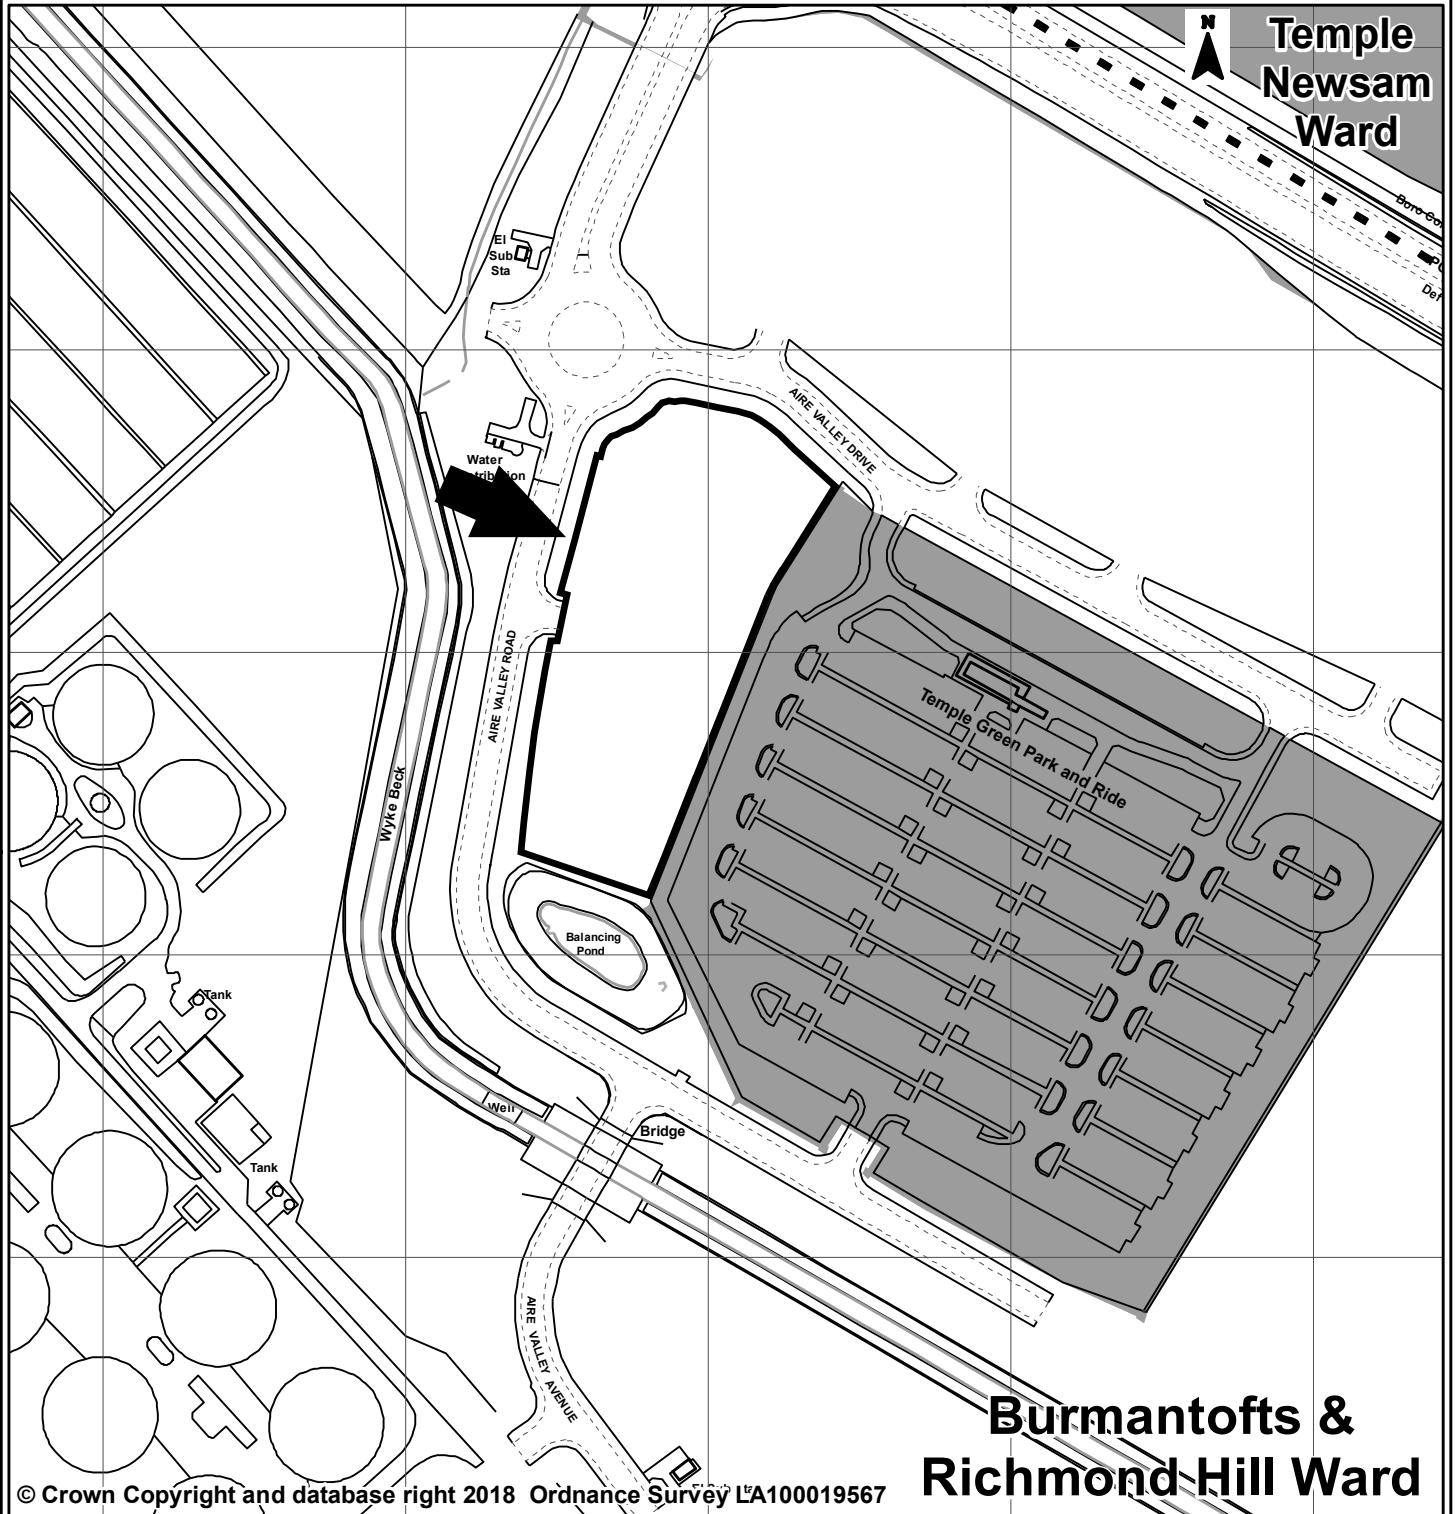

**LAND ADJACENT TEMPLE GREEN PARK & RIDE  
AIRE VALLEY DRIVE  
CROSS GREEN  
LEEDS LS9**

**Temple  
Newsam  
Ward**

**Burmantofts &  
Richmond Hill Ward**

© Crown Copyright and database right 2018 Ordnance Survey LA100019567

- ← SUBJECT SITE**
- WARD BOUNDARY**
- LAND OWNED BY LEEDS CITY COUNCIL**
- LAND SOLD BY LEEDS CITY COUNCIL**
- LAND LEASED OUT BY LEEDS CITY COUNCIL**

PREP BY: J Sohanpall  
 DATE SAVED: 28/11/2018  
 OS No: SE3431  
 SCALE: 1:2,500